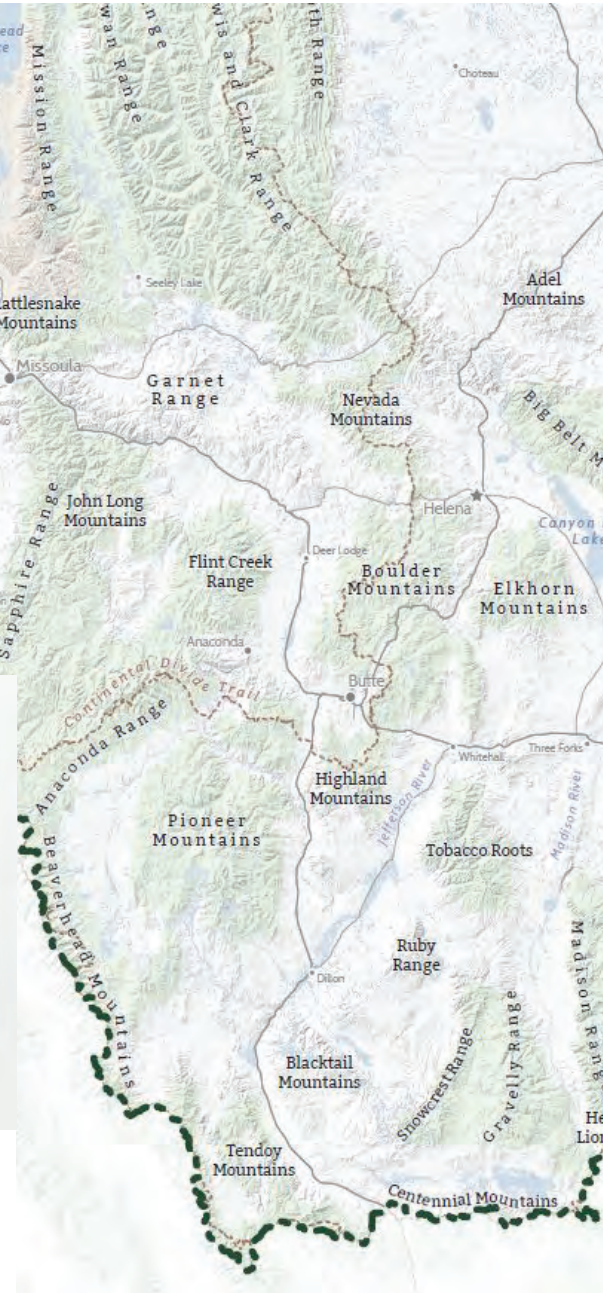

Rattlesnake Wilderness

12x12 - Wholesale Price \$15 - SRP \$34
18x18 - Wholesale Price \$22 - SRP \$46

Sapphire Mountains

11x17 - Wholesale Price \$15 - SRP \$34
16x24 - Wholesale Price \$22 - SRP \$46

Montana Maps

Seeley Lake

11x17 - Wholesale Price \$15 - SRP \$34
16x24 - Wholesale Price \$22 - SRP \$46

Shields River Valley

16x20 - Wholesale Price \$22 - SRP \$46

South Hills, Helena

11x14 - Wholesale Price \$15 - SRP \$34
16x20 - Wholesale Price \$22 - SRP \$46
15% of proceeds from each map sold by NFM goes to Prickly Pear Land Trust

Tobacco Roots

11x14 - Wholesale Price \$15 - SRP \$34
16x20 - Wholesale Price \$22 - SRP \$46

Tobacco Roots, Ridge Profile

11x17 - Wholesale Price \$15 - SRP \$34
16x24 - Wholesale Price \$22 - SRP \$46

National Park Series