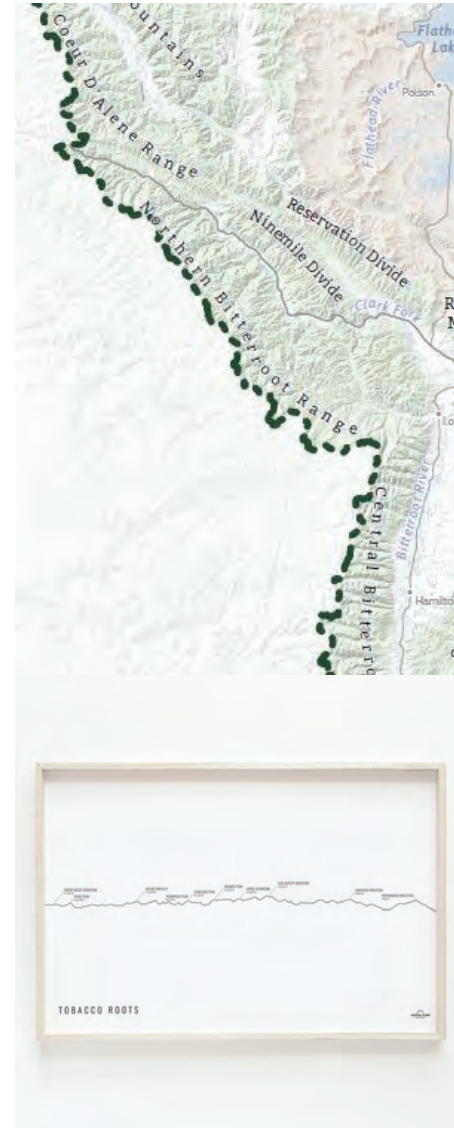

Rattlesnake Wilderness

12x12 - Wholesale Price \$15 - SRP \$34
18x18 - Wholesale Price \$22 - SRP \$46

Sapphire Mountains

11x17 - Wholesale Price \$15 - SRP \$34
16x24 - Wholesale Price \$22 - SRP \$46

Montana Maps

Seeley Lake

11x17 - Wholesale Price \$15 - SRP \$34
16x24 - Wholesale Price \$22 - SRP \$46

Shields River Valley

16x20 - Wholesale Price \$22 - SRP \$46

South Hills, Helena

11x14 - Wholesale Price \$15 - SRP \$34
16x20 - Wholesale Price \$22 - SRP \$46
15% of proceeds from each map sold by NFM goes to Prickly Pear Land Trust

Tobacco Roots

11x14 - Wholesale Price \$15 - SRP \$34
16x20 - Wholesale Price \$22 - SRP \$46

Tobacco Roots, Ridge Profile

11x17 - Wholesale Price \$15 - SRP \$34
16x24 - Wholesale Price \$22 - SRP \$46

National Park Series