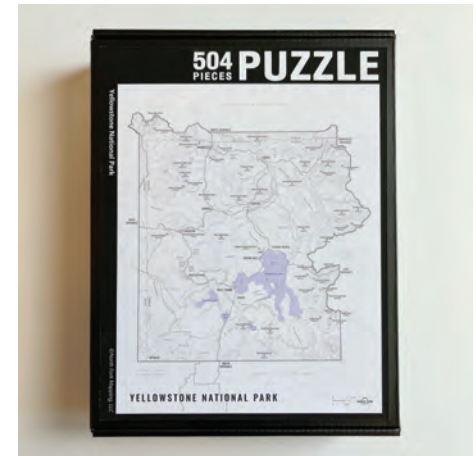

11x14 - Wholesale Price \$15 - SRP \$34
16x20 - Wholesale Price \$22 - SRP \$46

Zion National Park

11x14 - Wholesale Price \$15 - SRP \$34
16x20 - Wholesale Price \$22 - SRP \$46

Puzzles

Beartooth Plateau, Puzzle
Wholesale Price \$15 - SRP \$30

Bob Marshall Wilderness, Puzzle
Wholesale Price \$15 - SRP \$30

The Bridgers, Puzzle
Wholesale Price \$15 - SRP \$30

CO Mountain Ranges, Puzzle
Wholesale Price \$15 - SRP \$30

Glacier National Park, Puzzle
Wholesale Price \$15 - SRP \$30

Grand Teton NP, Puzzle
Wholesale Price \$15 - SRP \$30

MT Mountain Ranges, Puzzle
Wholesale Price \$15 - SRP \$30

Yellowstone National Park, Puzzle
Wholesale Price \$15 - SRP \$30

*Other Puzzle Styles Available: Flathead Area, Paradise Valley, The Pintlers, Tobacco Roots, Wind River Range
Puzzles are typically ordered only once a year so certain styles may not be available - please inquire!*

Other States

Cascade Range - Central Oregon

11x14 - Wholesale Price \$15 - SRP \$34
16x20 - Wholesale Price \$22 - SRP \$46

Colorado Mountain Ranges

16x20 - Wholesale Price \$22 - SRP \$46

Indian Peak Wilderness