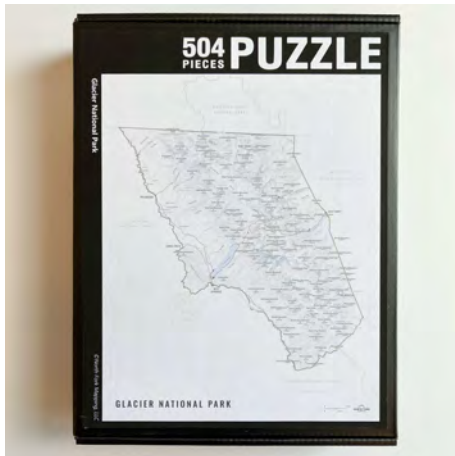

11x14 - Wholesale Price \$15 - SRP \$34
16x20 - Wholesale Price \$22 - SRP \$46

Yellowstone National Park

11x14 - Wholesale Price \$15 - SRP \$34
16x20 - Wholesale Price \$22 - SRP \$46

Yellowstone - Slough to Lamar

11x14 - Wholesale Price \$15 - SRP \$34
16x20 - Wholesale Price \$22 - SRP \$46

Zion National Park

11x14 - Wholesale Price \$15 - SRP \$34
16x20 - Wholesale Price \$22 - SRP \$46

Puzzles

Beartooth Plateau, Puzzle
Wholesale Price \$15 - SRP \$30

Bob Marshall Wilderness, Puzzle
Wholesale Price \$15 - SRP \$30

The Bridgers, Puzzle
Wholesale Price \$15 - SRP \$30

CO Mountain Ranges, Puzzle
Wholesale Price \$15 - SRP \$30

Glacier National Park, Puzzle
Wholesale Price \$15 - SRP \$30

Grand Teton NP, Puzzle
Wholesale Price \$15 - SRP \$30

MT Mountain Ranges, Puzzle
Wholesale Price \$15 - SRP \$30

Yellowstone National Park, Puzzle
Wholesale Price \$15 - SRP \$30

*Other Puzzle Styles Available: Flathead Area, Paradise Valley, The Pintlers, Tobacco Roots, Wind River Range
Puzzles are typically ordered only once a year so certain styles may not be available - please inquire!*