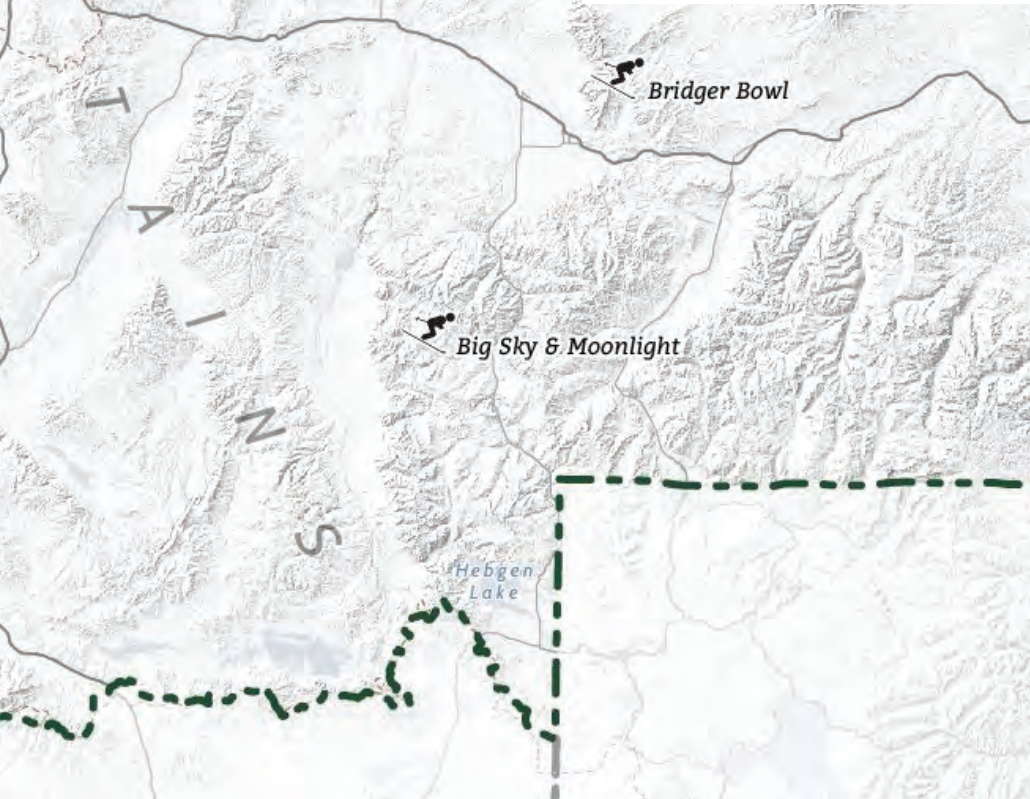

Lone Peak, Big Sky

11x14 - Wholesale Price \$15 - SRP \$34
16x20 - Wholesale Price \$22 - SRP \$46

Maine Ski Areas

11x14 - Wholesale Price \$15 - SRP \$34
16x20 - Wholesale Price \$22 - SRP \$46

Michigan Ski Areas

11x14 - Wholesale Price \$15 - SRP \$34
16x20 - Wholesale Price \$22 - SRP \$46

Montana Ski Areas

11x14 - Wholesale Price \$15 - SRP \$34
16x20 - Wholesale Price \$22 - SRP \$46

New Hampshire Ski Areas

11x17 - Wholesale Price \$15 - SRP \$34
16x24 - Wholesale Price \$22 - SRP \$46

Ski Series, Continued

Oregon Ski Areas

11x14 - Wholesale Price \$15 - SRP \$34
16x20 - Wholesale Price \$22 - SRP \$46

Utah Ski Areas

11x14 - Wholesale Price \$15 - SRP \$34
16x20 - Wholesale Price \$22 - SRP \$46

Vermont Ski Areas

11x17 - Wholesale Price \$15 - SRP \$34
16x24 - Wholesale Price \$22 - SRP \$46

Washington Ski Areas

11x14 - Wholesale Price \$15 - SRP \$34
16x20 - Wholesale Price \$22 - SRP \$46

Wyoming Ski Areas